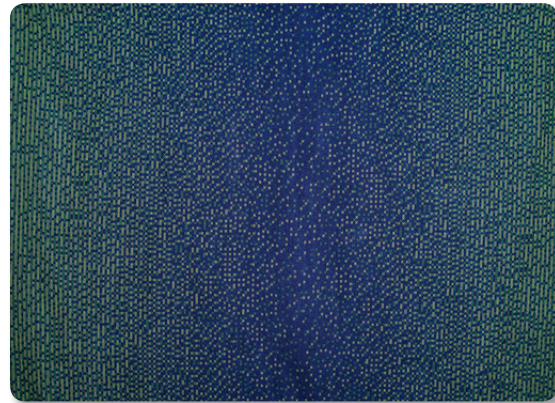

Manufactured from highest quality materials
wool 70% viscose 20% silk 10%
Back side: recycled fibres wo-ac-pl-pa blend

Backside colors

Zippered cushion cover. Woven pattern on front side.
Back side is dark blue, green or purple.

Backside color

Zippered cushion cover. Woven pattern on front side.
Back side is dark blue.

Cushion pad included : polypropylene non-woven fabric &
hollow fiber polyester filling (2,1 kg /cushion).

Each cushion is unique. Actual product may slightly differ from
the picture.

Pixels/blue-Large-X

Pixels/blue

Throw
140X200cm

Advised retail price: 348,00€ incl.VAT

Designed and woven in Belgium

Manufactured from highest quality materials
wool 70% viscose 20% silk 10%

front side

back side