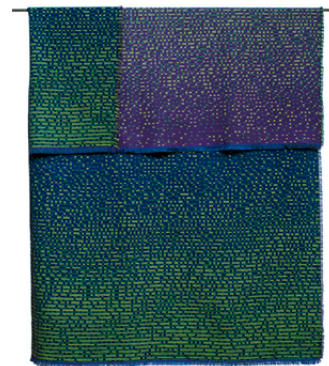

Throw 140x200cm