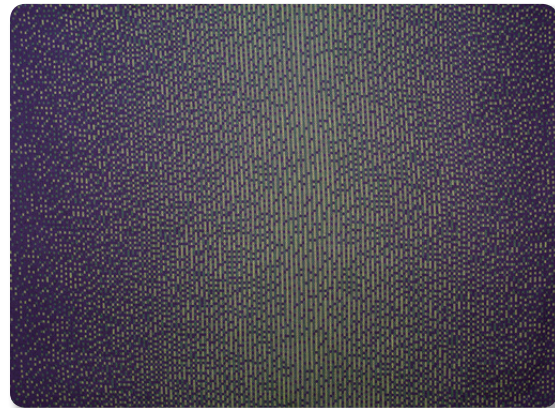

Manufactured from highest quality materials
wool 70% viscose 20% silk 10%
Back side: recycled fibres wo-ac-pl-pa blend

Backside colors

Zippered cushion cover. Woven pattern on front side.
Back side is dark blue, green or purple.

Backside color

Zippered cushion cover. Woven pattern on front side.
Back side is dark blue.

Cushion pad included : polypropylene non-woven fabric &
hollow fiber polyester filling (2,1 kg /cushion).

Each cushion is unique. Actual product may slightly differ from
the picture.

Pixels/blue-Large-X

Pixels/blue

Throw
140X200cm

Advised retail price: 348,00€ incl.VAT

Designed and woven in Belgium

Manufactured from highest quality materials
wool 70% viscose 20% silk 10%

front side

back side